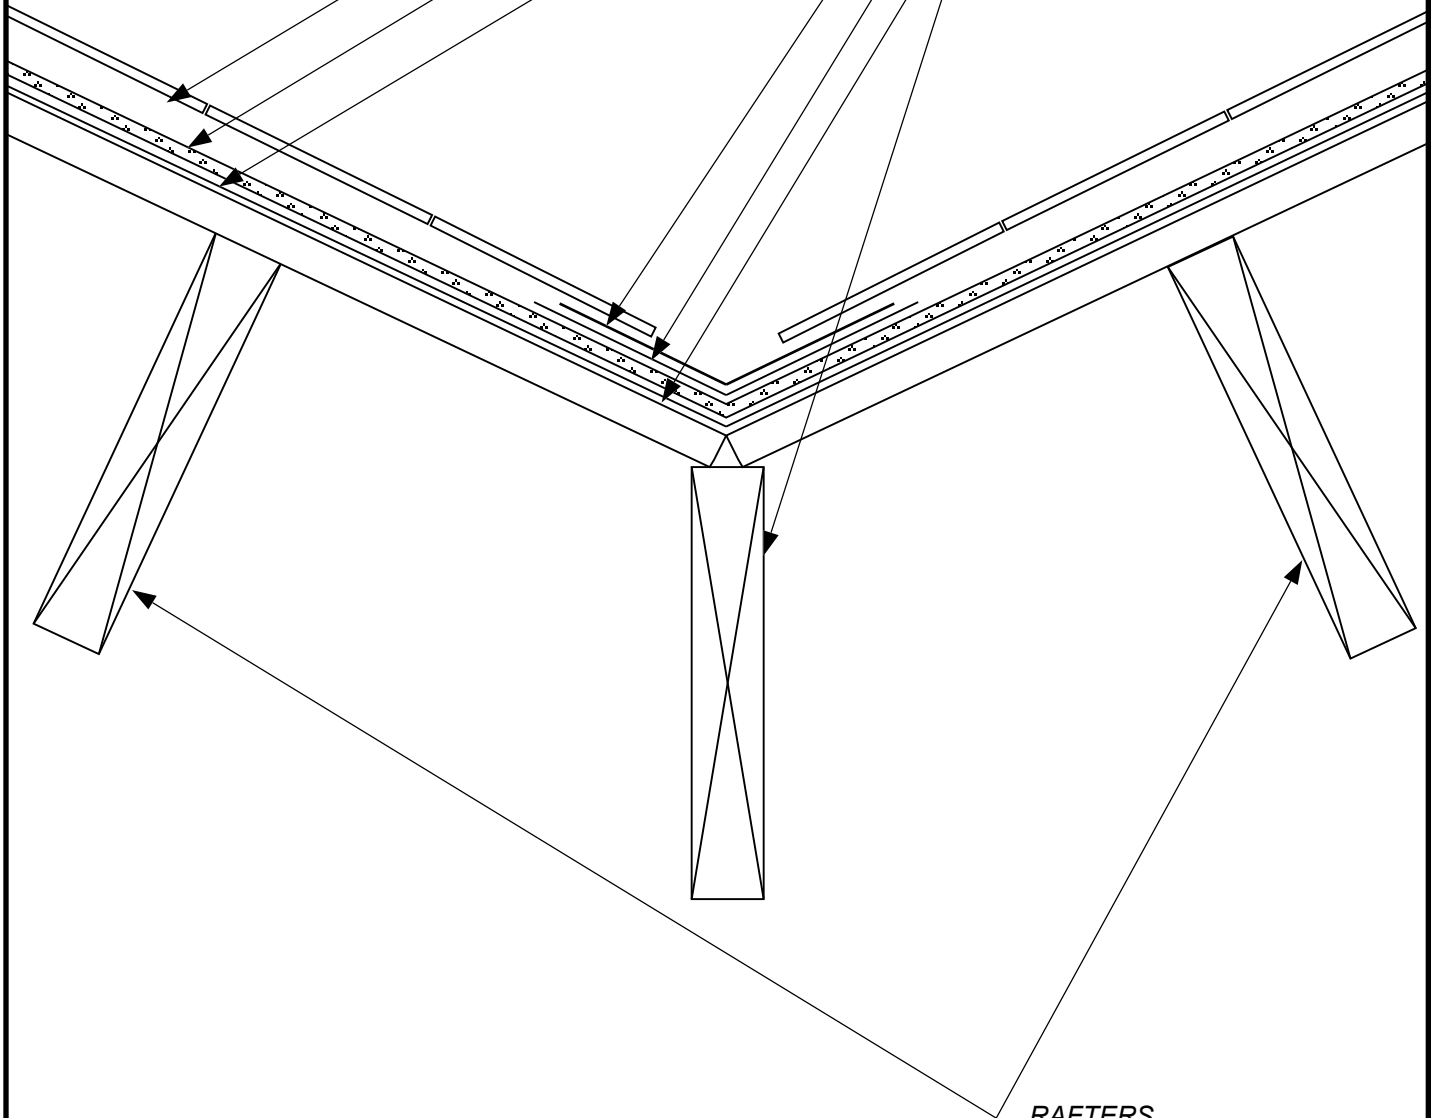

CEDAR SHINGLES
VIPER™ CDR VENT
FELT PAPER
METAL FLASHING
FELT PAPER
ROOF SHEATHING
VALLEY RAFTER

RAFTERS

SKETCH NO: CDR VENT 3

DATE: 4/1/2020

SKETCH:
ROOF VALLEY FLASHING
DETAIL

Keene Building Products
P.O. Box 241353 Cleveland, OH 44124
P (877) 514-5336 F (440) 605-1120
www.keenebuilding.com