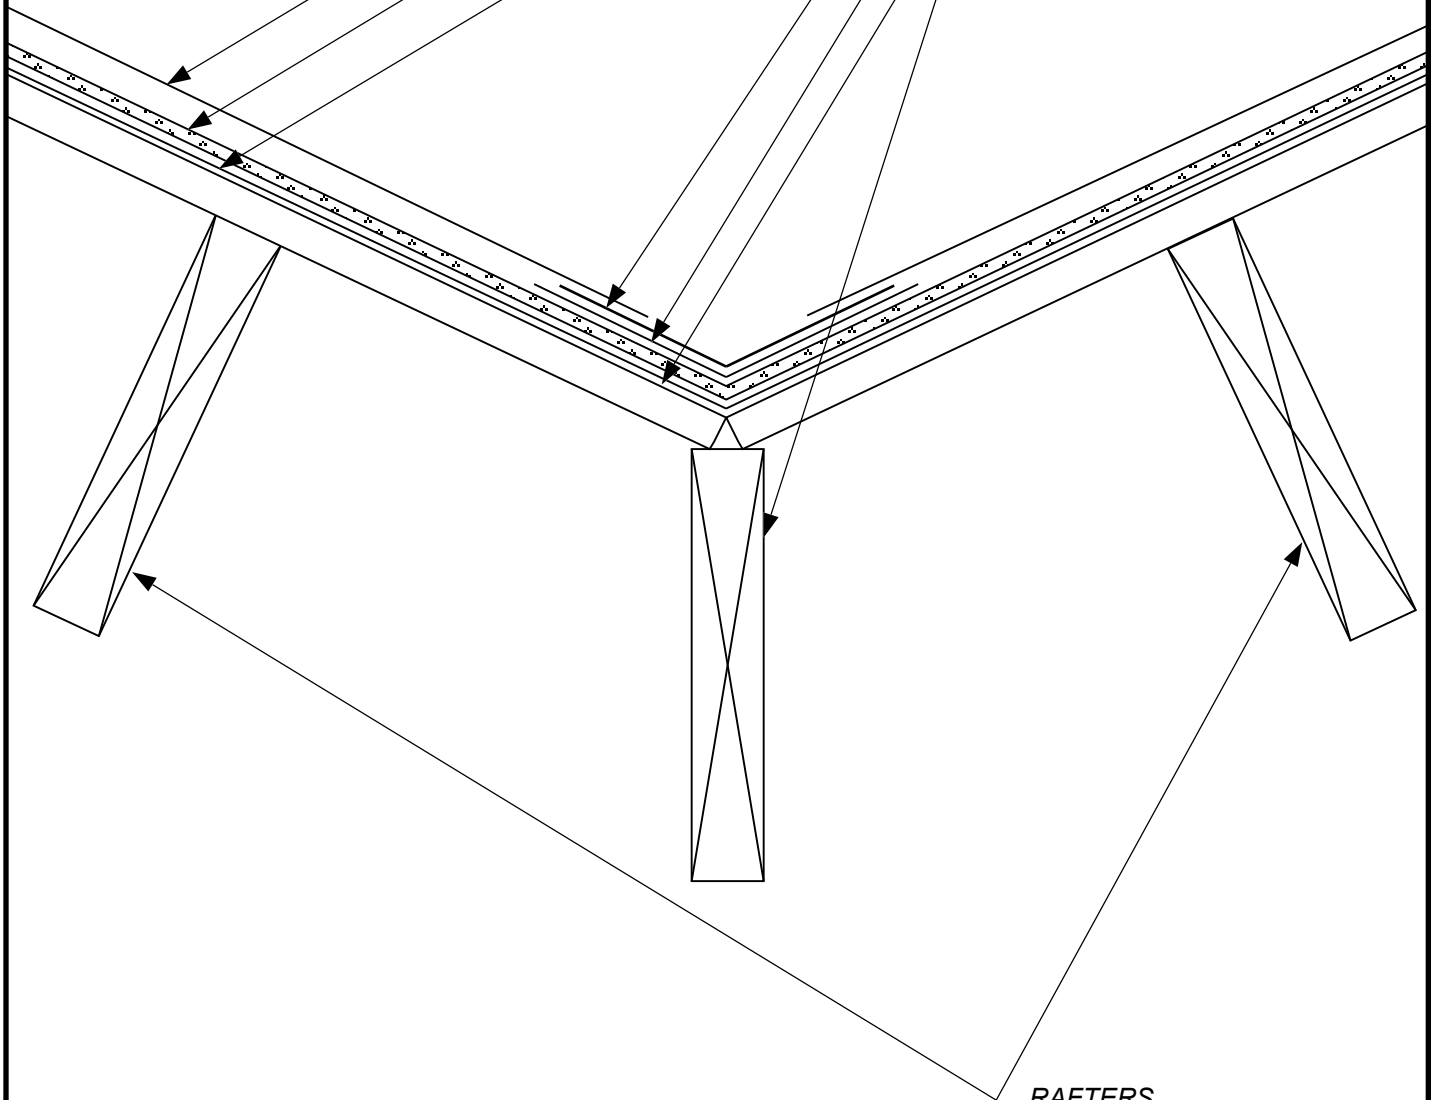

METAL ROOF  
VIPER™ CDR VENT  
FELT PAPER  
METAL FLASHING  
FELT PAPER  
ROOF SHEATHING  
VALLEY RAFTER

RAFTERS

SKETCH NO: CDR VENT 8

DATE: 4/1/2020

SKETCH:  
ROOF VALLEY FLASHING  
DETAIL

**Keene Building Products**  
P.O. Box 241353 Cleveland, OH 44124  
P ( 877 ) 514-5336 F ( 440 ) 605-1120  
[www.keenebuilding.com](http://www.keenebuilding.com)