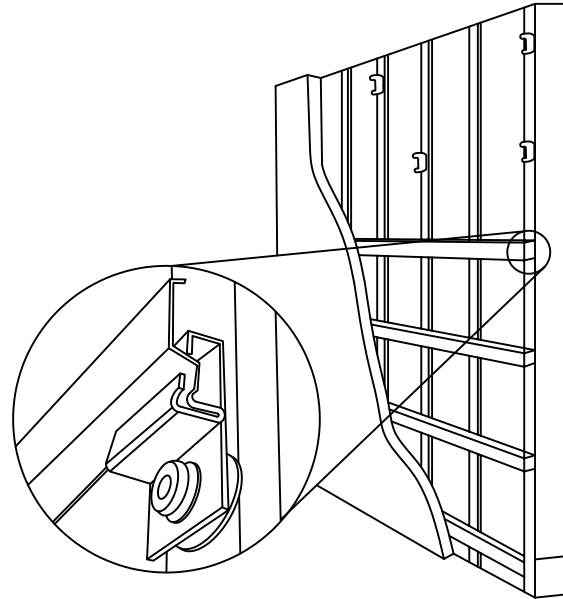

KEENE BUILDING PRODUCTS  
P.O. BOX 241353  
MAYFIELD HEIGHTS, OH 44124  
TOLL FREE: 1-877-514-5336  
PHONE: (440) 605-1020  
FAX: (440) 605-1120  
www.keenebuilding.com

PERSPECTIVE VIEW  
FLOOR

PERSPECTIVE VIEW  
WALL

WOOD OPEN WEB TRUSS SYSTEM  
(NOT TO SCALE)

NOTES:

1. INSTALLATION TO BE COMPLETED IN ACCORDANCE WITH MANUFACTURER'S SPECIFICATIONS.
2. DO NOT SCALE DRAWING.
3. THIS DRAWING IS INTENDED FOR USE BY ARCHITECTS, ENGINEERS, CONTRACTORS, CONSULTANTS AND DESIGN PROFESSIONALS FOR PLANNING PURPOSES ONLY. THIS DRAWING MAY NOT BE USED FOR CONSTRUCTION.
4. ALL INFORMATION CONTAINED HEREIN WAS CURRENT AT THE TIME OF DEVELOPMENT BUT MUST BE REVIEWED AND APPROVED BY THE PRODUCT MANUFACTURER TO BE CONSIDERED ACCURATE.
5. PLEASE FOLLOW SPACING RECOMMENDATIONS OF RC CHANNEL MANUFACTURER.
6. PLEASE FOLLOW ALL UL ASSEMBLY FIRE DESIGN CRITERIA
7. CONTRACTOR'S NOTE: FOR PRODUCT AND COMPANY INFORMATION VISIT [www.CADdetails.com/info](http://www.CADdetails.com/info) AND ENTER REFERENCE NUMBER 1743-060.