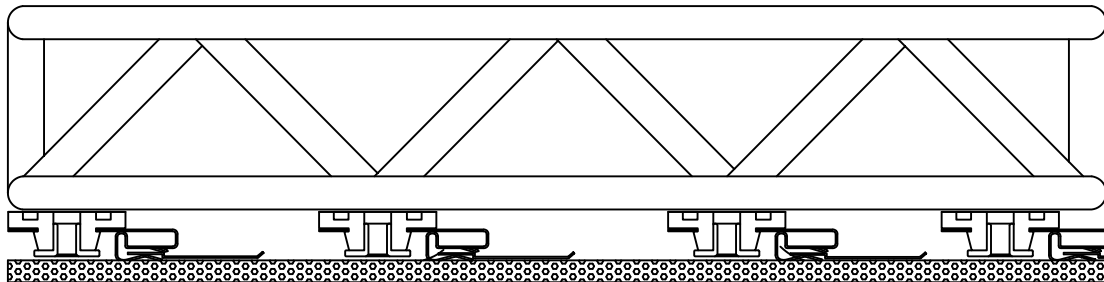

KEENE BUILDING PRODUCTS  
P.O. BOX 241353  
MAYFIELD HEIGHTS, OH 44124  
TOLL FREE: 1-877-514-5336  
PHONE: (440) 605-1020  
FAX: (440) 605-1120  
www.keenebuilding.com

PERSPECTIVE VIEW  
FLOOR

PERSPECTIVE VIEW  
WALL

WOOD OPEN WEB TRUSS SYSTEM  
(NOT TO SCALE)

NOTES:

1. INSTALLATION TO BE COMPLETED IN ACCORDANCE WITH MANUFACTURER'S SPECIFICATIONS.
2. DO NOT SCALE DRAWING.
3. THIS DRAWING IS INTENDED FOR USE BY ARCHITECTS, ENGINEERS, CONTRACTORS, CONSULTANTS AND DESIGN PROFESSIONALS FOR PLANNING PURPOSES ONLY. THIS DRAWING MAY NOT BE USED FOR CONSTRUCTION.
4. ALL INFORMATION CONTAINED HEREIN WAS CURRENT AT THE TIME OF DEVELOPMENT BUT MUST BE REVIEWED AND APPROVED BY THE PRODUCT MANUFACTURER TO BE CONSIDERED ACCURATE.
5. PLEASE FOLLOW SPACING RECOMMENDATIONS OF RC CHANNEL MANUFACTURER.
6. PLEASE FOLLOW ALL UL ASSEMBLY FIRE DESIGN CRITERIA
7. CONTRACTOR'S NOTE: FOR PRODUCT AND COMPANY INFORMATION VISIT [www.CADdetails.com/info](http://www.CADdetails.com/info) AND ENTER REFERENCE NUMBER 1743-060.