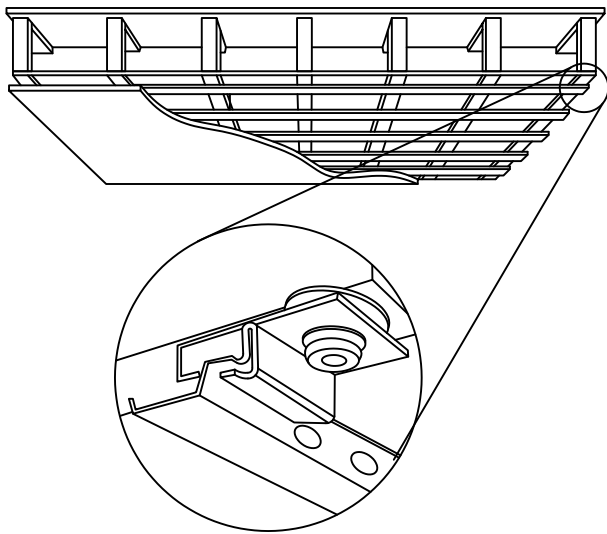

KEENE BUILDING PRODUCTS  
P.O. BOX 241353  
MAYFIELD HEIGHTS, OH 44124  
TOLL FREE: 1-877-514-5336  
PHONE: (440) 605-1020  
FAX: (440) 605-1120  
www.keenebuilding.com

PERSPECTIVE VIEW  
FLOOR

PERSPECTIVE VIEW  
WALL

WOOD OPEN WEB TRUSS SYSTEM  
(NOT TO SCALE)

NOTES:

1. INSTALLATION TO BE COMPLETED IN ACCORDANCE WITH MANUFACTURER'S SPECIFICATIONS.
2. DO NOT SCALE DRAWING.
3. THIS DRAWING IS INTENDED FOR USE BY ARCHITECTS, ENGINEERS, CONTRACTORS, CONSULTANTS AND DESIGN PROFESSIONALS FOR PLANNING PURPOSES ONLY. THIS DRAWING MAY NOT BE USED FOR CONSTRUCTION.
4. ALL INFORMATION CONTAINED HEREIN WAS CURRENT AT THE TIME OF DEVELOPMENT BUT MUST BE REVIEWED AND APPROVED BY THE PRODUCT MANUFACTURER TO BE CONSIDERED ACCURATE.
5. PLEASE FOLLOW SPACING RECOMMENDATIONS OF RC CHANNEL MANUFACTURER.
6. PLEASE FOLLOW ALL UL ASSEMBLY FIRE DESIGN CRITERIA
7. CONTRACTOR'S NOTE: FOR PRODUCT AND COMPANY INFORMATION VISIT [www.CADdetails.com/info](http://www.CADdetails.com/info) AND ENTER REFERENCE NUMBER 1743-060.